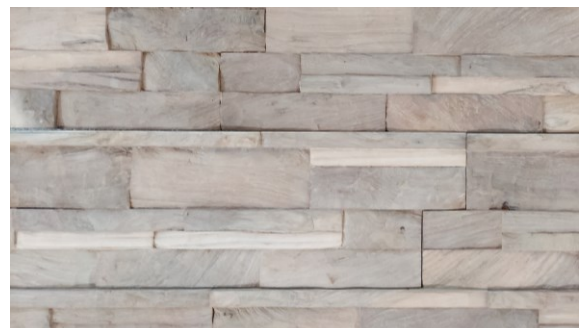

Gray Washed (Order No. 5473)

See our entire line of products at [Noblewood.us](https://www.noblewood.us) · McKinney, TX · sales@noblewood.us · 972-945-1009