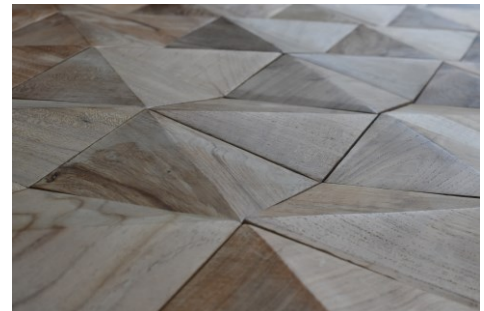

Diamond's 3-D design creates different looks as the light changes and diffuses sound.

See our entire line of products at [Noblewood.us](https://www.noblewood.us) · McKinney, TX · sales@noblewood.us · 972-945-1009