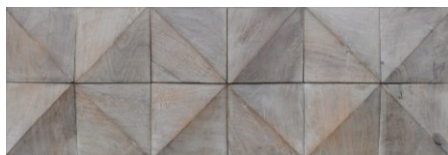

Gray Washed (Order No. 5435)