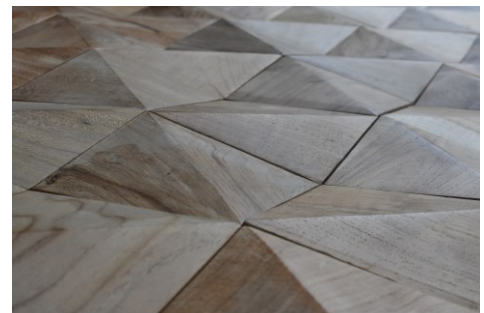

Diamond's 3-D design creates different looks as the light changes and diffuses sound.

See our entire line of products at [Noblewood.us](https://www.noblewood.us) · McKinney, TX · sales@noblewood.us · 972-945-1009