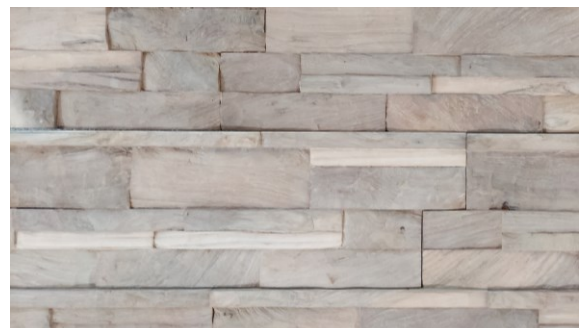

Gray Washed (Order No. 5473)